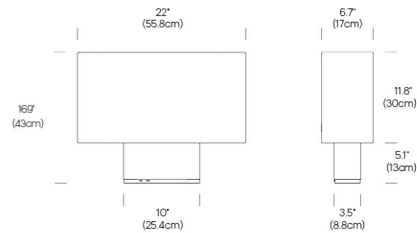

Lightology

lightology.com
866-954-4489
04-22-26

Project: _____

Company: _____

Location: _____ Fixture Type: _____

SPEC #: **PBL1074312**

Approved On: _____ Approved By: _____

Belmont Table Lamp

By Pablo

Description

The Belmont Table Lamp re-envision the traditional fabric shade lamp with the warmth and preciousness of hand-crafted furniture. Belmont's iconic, yet reductive form creates an elegant interplay of material and proportion. Two USB pots offer charging for your electronic devices. In-line full range dimmer control.

Specifications

COLOR . . . . . White
BODY FINISH . . . . . Oak
WATTAGE 30W
DIMMER . . . . . Included
DIMENSIONS . . . . . 22"W x 16.9"H x 6.7"D
BULB INCLUDED . . . . . 2 x A19/Medium (E26)/15W/120V LED

Technical Information

COLOR RENDERING . . . . . 90 CRI
LAMP COLOR 2900K
LUMENS/WATT 200.00
LUMINOUS FLUX . . . . . 3000 lumens

Notes:

CLICK TO VIEW PRODUCT