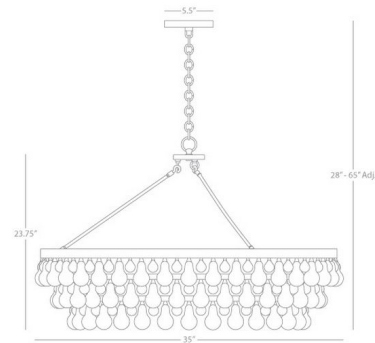

By Robert Abbey

Description

The Bling Chandelier brings a romantic elegance to your interior space. The tiered round frame is layered with crystal droplets that create a dazzling sparkle.

Shown in polished nickel / crystal

Specifications

| | |
|--------------------|--------------------------------------------|
| COLOR | Crystal |
| BODY FINISH | Polished Nickel |
| WATTAGE | 318W |
| DIMMER | Standard 120V |
| DIMENSIONS | 35"W x 23.75"H |
| BULB NOT INCLUDED | 6 x A19/Medium (E26)/53W/120V Incandescent |
| OTHER BULB OPTIONS | 6 x A19/Medium (E26)/120V LED |
| COUNTRY OF ORIGIN | China |