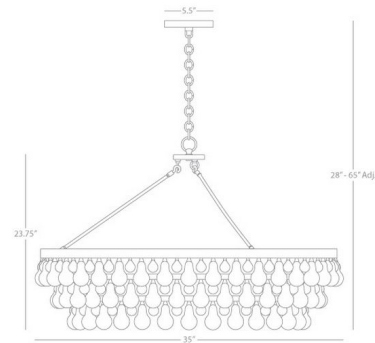

By Robert Abbey

Description

The Bling Chandelier brings a romantic elegance to your interior space. The tiered round frame is layered with crystal droplets that create a dazzling sparkle.

Shown in polished nickel / crystal

Specifications

COLOR	Crystal
BODY FINISH	Polished Nickel
WATTAGE	318W
DIMMER	Standard 120V
DIMENSIONS	35"W x 23.75"H
BULB NOT INCLUDED	6 x A19/Medium (E26)/53W/120V Incandescent
OTHER BULB OPTIONS	6 x A19/Medium (E26)/120V LED
COUNTRY OF ORIGIN	China