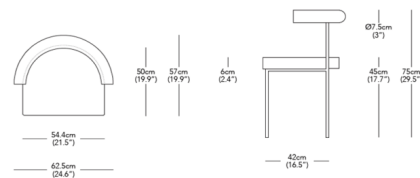

Shown in black / synergy affix

Specifications

COLOR	Synergy Affix
BODY FINISH	Black
WATTAGE	N/A
DIMMER	N/A
DIMENSIONS	24.6"W x 29.5"H x 19.9"D
BULB	N/A

Technical Information

PRODUCT DIMENSIONS	Seat Height: 17.7"
--------------------	--------------------