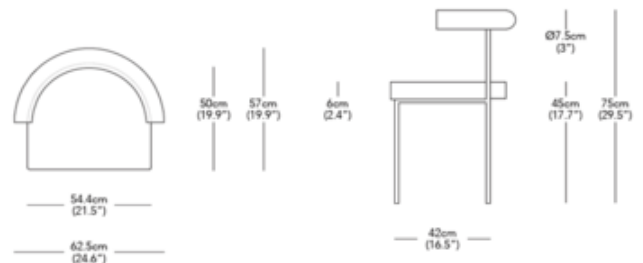

Technical Information

PRODUCT DIMENSIONS	Seat Height: 17.7"

SPEC #	RSL1074566

COMPANY	PROJECT	FIXTURE TYPE	APPROVED BY	DATE