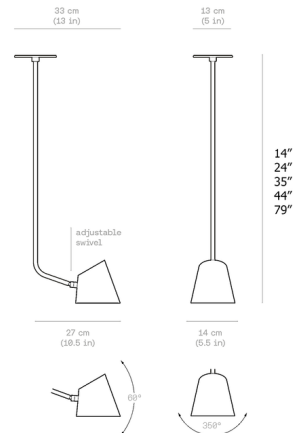

CLICK TO VIEW PRODUCT

Notes: