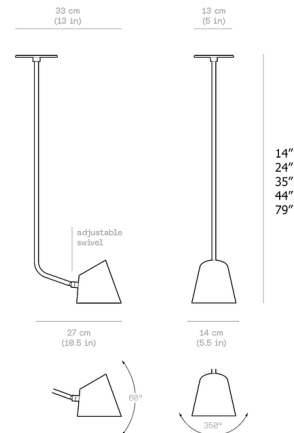

CLICK TO VIEW PRODUCT

Notes: