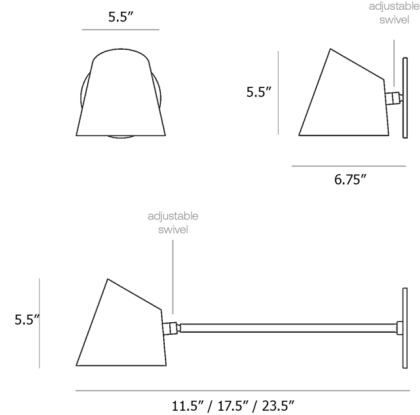

By Darmes

Description

The Hartau Wall Sconce brings a clean classic look to your interior space that offer multi functions. The adjustable head directs light just where you want it while the open shades emit light both upward and downward. Accent finishes on the joints adds a pop of color.

Shown in matte black / brass

Specifications

COLOR Brass
BODY FINISH Matte Black
WATTAGE 8W
DIMMER Standard 120V
DIMENSIONS 5.5"W x 5.5"H x 6.75"D
BULB INCLUDED 1 x JCD/G9/8W/120V LED
COUNTRY OF ORIGIN Canada