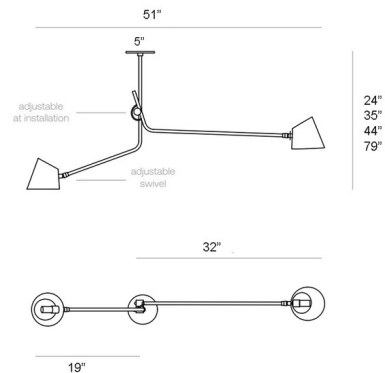

By Darmes

Description

The Hartau Double Pendant brings a clean classic look to your interior space that offer multi functions. The adjustable arms direct light just where you want it while the open shades emit light both upward and downward. Accent colors on the joints adds a pop of color. Available in four fixed overall height options.

Shown in matte white / brass

Specifications

COLOR Brass
BODY FINISH Matte White
WATTAGE 16W
DIMMER Standard 120V
DIMENSIONS 51"W x 24"H x 6"D
BULB INCLUDED 2 x JCD/G9/8W/120V LED
COUNTRY OF ORIGIN Canada