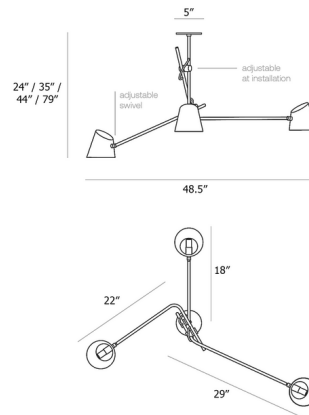

By Darmes

Description

The Hartau Triple Pendant brings a clean classic look to your interior space that offer multi functions. The adjustable arms direct light just where you want it while the open shades emit light both upward and downward. Accent finishes on the joints adds a pop of color. Available in four fixed overall height options.

Shown in matte black / brass

Specifications

COLOR Brass
BODY FINISH Matte Black
WATTAGE 24W
DIMMER Standard 120V
DIMENSIONS 48.5"W x 25"H
BULB INCLUDED 3 x JCD/G9/8W/120V LED
COUNTRY OF ORIGIN Canada

Technical Information