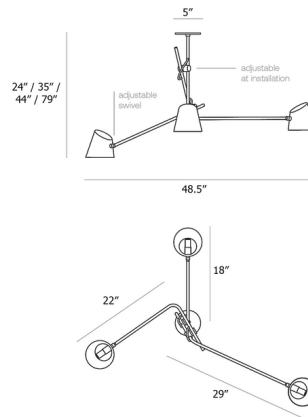

CLICK TO VIEW PRODUCT

Notes: