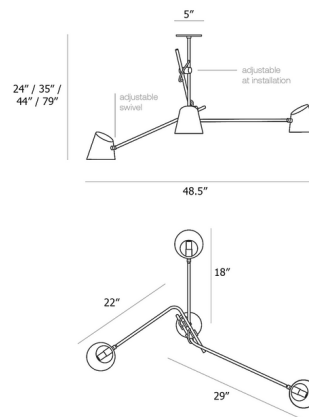

By Darmes

Description

The Hartau Triple Pendant brings a clean classic look to your interior space that offer multi functions. The adjustable arms direct light just where you want it while the open shades emit light both upward and downward. Accent finishes on the joints adds a pop of color. Available in four fixed overall height options.

Shown in matte black / brass

Specifications

COLOR	Brass
BODY FINISH	Matte Black
WATTAGE	24W
DIMMER	Standard 120V
DIMENSIONS	48.5"W x 25"H
BULB INCLUDED	3 x JCD/G9/8W/120V LED
COUNTRY OF ORIGIN	Canada

Technical Information