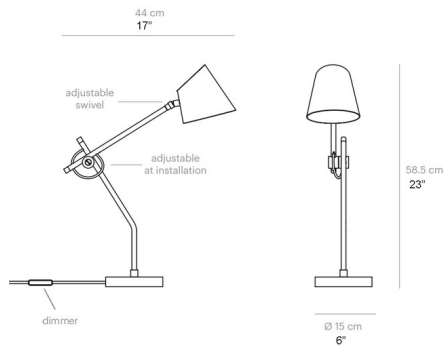

CLICK TO VIEW PRODUCT

Notes: