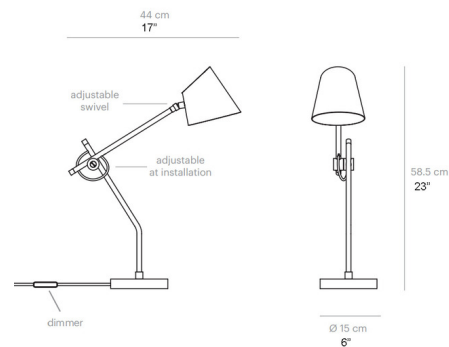

CLICK TO VIEW PRODUCT

Notes: