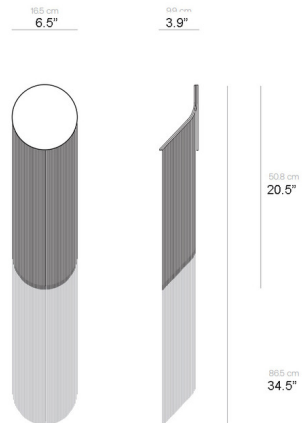

By Darmes

Description

The Ce Petite Wall Sconce brings a fluid glamour to your interior space. Rayon fringes create a movement of light across your room. This minimalist piece is perfect in a variety of styles from contemporary to traditional. Available in two sizes.

Shown in chrome / natural white

Specifications

COLOR Natural White
BODY FINISH Chrome
WATTAGE 14.5W
DIMMER Low Voltage Electronic
DIMENSIONS 6.5"W x 20.5"H x 3.9"D
INTEGRATED LED MODULE 1 x LED/14.5W/120V LED
COUNTRY OF ORIGIN Canada

Technical Information

LAMP LIFE 50000 hours
LAMP COLOR 3000K
LUMENS/WATT 82.76
LUMINOUS FLUX 1200 lumens

CLICK TO VIEW PRODUCT

Notes: