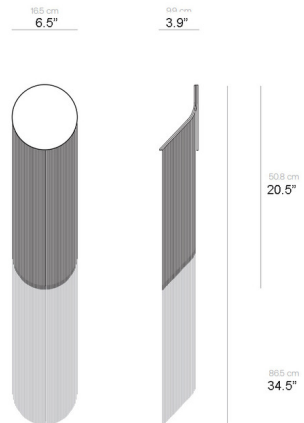

## Ce Petite Wall Sconce

By Darmes

### Description

The Ce Petite Wall Sconce brings a fluid glamour to your interior space. Rayon fringes create a movement of light across your room. This minimalist piece is perfect in a variety of styles from contemporary to traditional. Available in two sizes.

### Specifications

COLOR . . . . . Natural White  
BODY FINISH . . . . . Chrome  
WATTAGE . . . . . 14.5W  
DIMMER . . . . . Low Voltage Electronic  
DIMENSIONS . . . . . 6.5"W x 20.5"H x 3.9"D  
INTEGRATED LED MODULE . . . . . 1 x LED/14.5W/120V LED  
COUNTRY OF ORIGIN . . . . . Canada