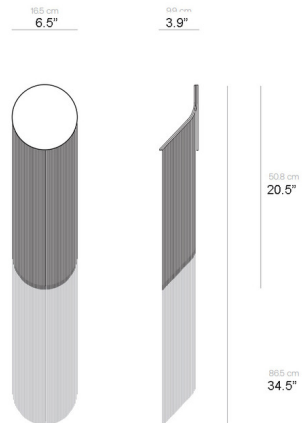

By Darmes

Description

The Ce Petite Wall Sconce brings a fluid glamour to your interior space. Rayon fringes create a movement of light across your room. This minimalist piece is perfect in a variety of styles from contemporary to traditional. Available in two sizes.

Shown in 12k gold / tender pink

Specifications

COLOR Tender Pink
BODY FINISH 12K Gold
WATTAGE 14.5W
DIMMER Low Voltage Electronic
DIMENSIONS 6.5"W x 20.5"H x 3.9"D
INTEGRATED LED MODULE 1 x LED/14.5W/120V LED
COUNTRY OF ORIGIN Canada

Technical Information

LAMP LIFE 50000 hours
LAMP COLOR 3000K
LUMENS/WATT 82.76
LUMINOUS FLUX 1200 lumens

CLICK TO VIEW PRODUCT

Notes: