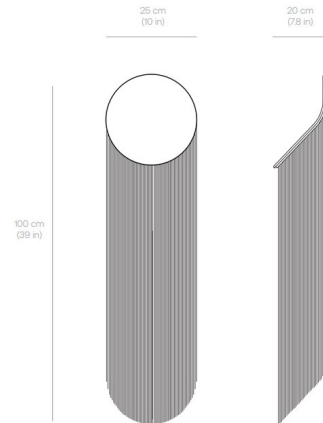

## Ce Wall Sconce By Darmes

### Specifications

COLOR . . . . . Verdigris  
BODY FINISH . . . . . 12K Gold  
WATTAGE . . . . . 20.5W  
DIMMER . . . . . Low Voltage Electronic  
DIMENSIONS . . . . . 10"W x 39"H x 7.8"D  
INTEGRATED LED MODULE . . . . . 1 x LED/20.5W/120V LED  
COUNTRY OF ORIGIN . . . . . Canada