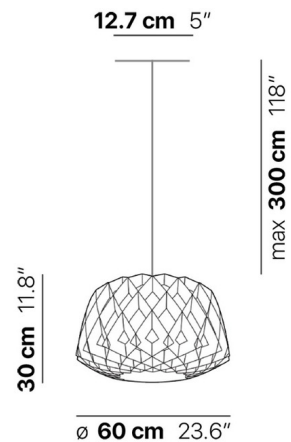

Shown in white

Specifications

COLOR	N/A
BODY FINISH	White
WATTAGE	15W
DIMMER	Standard 120V
DIMENSIONS	118"L x 23.6"W x 11.8"H
BULB NOT INCLUDED	1 x LED/Medium (E26)/15W/120V LED
OTHER BULB OPTIONS	1 x A19/Medium (E26)/120V LED