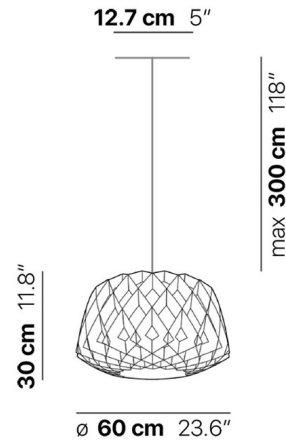

### Specifications

COLOR	N/A
BODY FINISH	Black
WATTAGE	15W
DIMMER	Standard 120V
DIMENSIONS	118"L x 23.6"W x 11.8"H
BULB NOT INCLUDED	1 x LED/Medium (E26)/15W/120V LED
OTHER BULB OPTIONS	1 x A19/Medium (E26)/120V LED