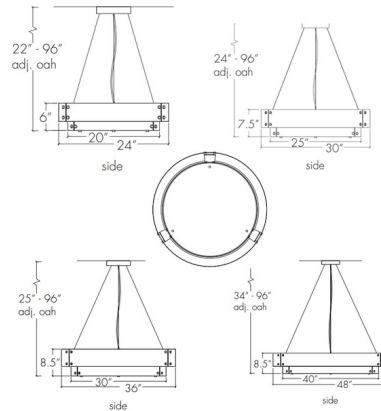

Shown in new brass / opal

CLICK TO VIEW PRODUCT

Notes: