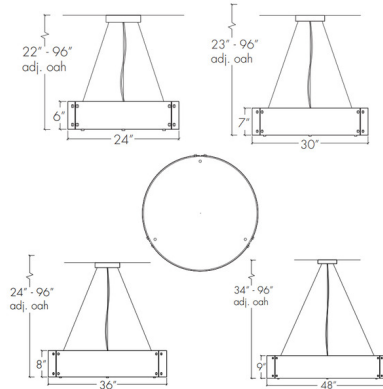

### Specifications

COLOR	Caramel Onyx
BODY FINISH	Satin Pewter
WATTAGE	240W
DIMMER	Standard 120V
DIMENSIONS	24\"W x 6\"H
BULB NOT INCLUDED	4 x A19/Medium (E26)/60W/120V Incandescent
COUNTRY OF ORIGIN	United States