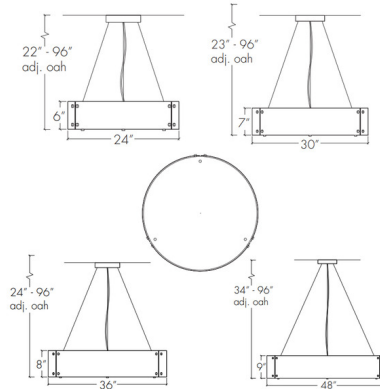

Shown in satin pewter / caramel onyx

Specifications

COLOR	Caramel Onyx
BODY FINISH	Satin Pewter
WATTAGE	240W
DIMMER	Standard 120V
DIMENSIONS	24\"W x 6\"H
BULB NOT INCLUDED	4 x A19/Medium (E26)/60W/120V Incandescent
COUNTRY OF ORIGIN	United States