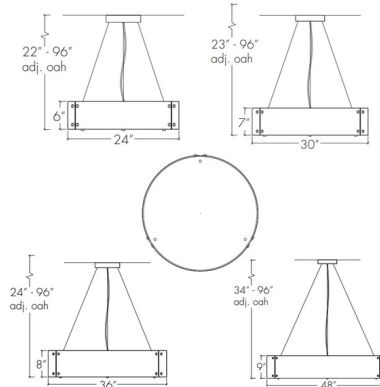

CLICK TO VIEW PRODUCT

Notes: