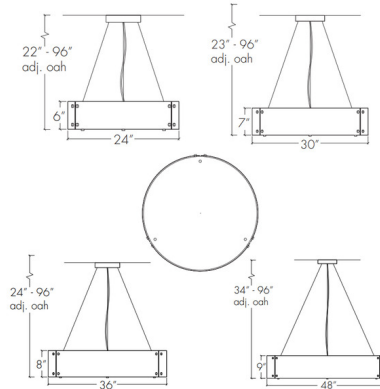

CLICK TO VIEW PRODUCT

Notes: