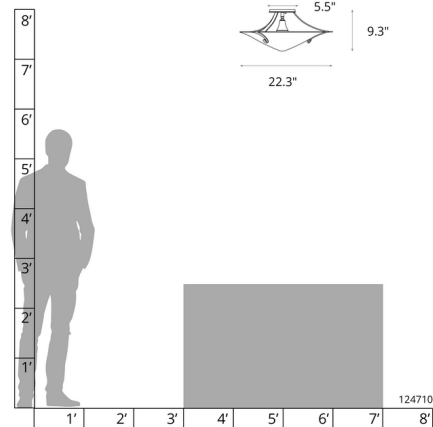

### Specifications

COLOR	Opal
BODY FINISH	Bronze
WATTAGE	100W
DIMMER	Standard 120V
DIMENSIONS	22.3"W x 9.3"H
BULB NOT INCLUDED	1 x A19/Medium (E26)/100W/120V Incandescent
OTHER BULB OPTIONS	1 x A19/Medium (E26)/120V LED
COUNTRY OF ORIGIN	United States