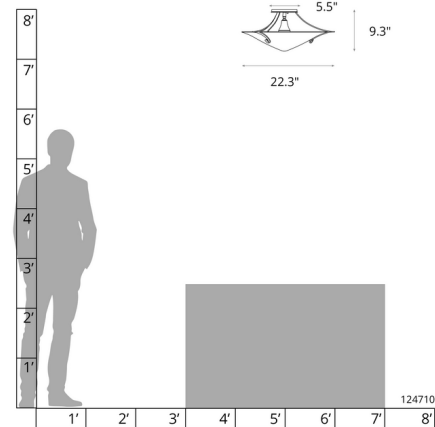

Shown in bronze / sand

Specifications

COLOR	Sand
BODY FINISH	Bronze
WATTAGE	100W
DIMMER	Standard 120V
DIMENSIONS	22.3"W x 9.3"H
BULB NOT INCLUDED	1 x A19/Medium (E26)/100W/120V Incandescent
OTHER BULB OPTIONS	1 x A19/Medium (E26)/120V LED
COUNTRY OF ORIGIN	United States

Technical Information

PRODUCT DIMENSIONS	Canopy: 5.75" Dia.
--------------------	--------------------

CLICK TO VIEW PRODUCT

Notes: