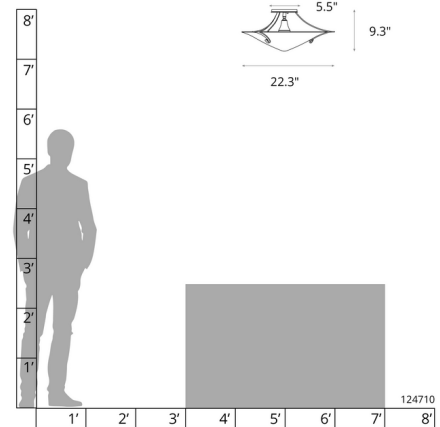

Shown in bronze / sand

Specifications

COLOR	Sand
BODY FINISH	Bronze
WATTAGE	100W
DIMMER	Standard 120V
DIMENSIONS	22.3"W x 9.3"H
BULB NOT INCLUDED	1 x A19/Medium (E26)/100W/120V Incandescent
OTHER BULB OPTIONS	1 x A19/Medium (E26)/120V LED
COUNTRY OF ORIGIN	United States

Technical Information

PRODUCT DIMENSIONS	Canopy: 5.75" Dia.
--------------------	--------------------

CLICK TO VIEW PRODUCT

Notes: