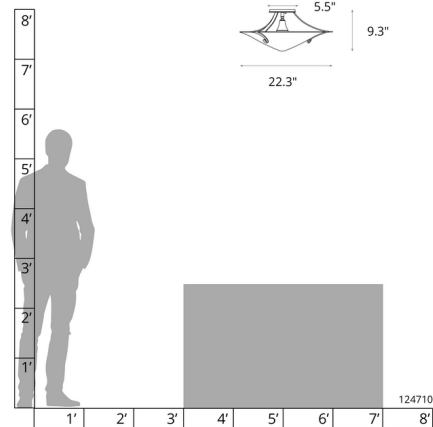

### Specifications

COLOR	Opal
BODY FINISH	Black
WATTAGE	100W
DIMMER	Standard 120V
DIMENSIONS	22.3"W x 9.3"H
BULB NOT INCLUDED	1 x A19/Medium (E26)/100W/120V Incandescent
OTHER BULB OPTIONS	1 x A19/Medium (E26)/120V LED
COUNTRY OF ORIGIN	United States