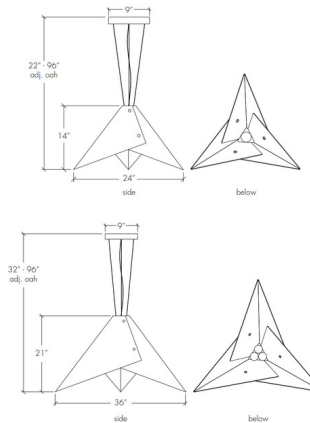

### Specifications

COLOR	N/A
BODY FINISH	Satin Pewter
WATTAGE	60W
DIMMER	Standard 120V
DIMENSIONS	24"W x 14"H
BULB NOT INCLUDED	3 x A19/Medium (E26)/20W/120V LED
COUNTRY OF ORIGIN	United States

### Technical Information

PRODUCT DIMENSIONS . . . . . Adjustable Min/Max Overall Height: 22" - 96"

Shown in satin pewter

CLICK TO VIEW PRODUCT

Notes: