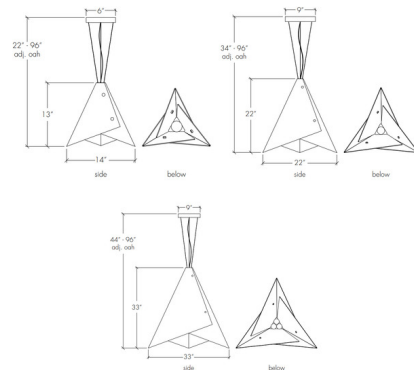

Description

The Akira Slim Metal Pendant brings a clean industrial look to your interior space. The clean panels of metal are held by rivets, and resemble an origami figure. Available in three sizes.

Shown in new brass

Specifications

COLOR	N/A
BODY FINISH	New Brass
WATTAGE	20W
DIMMER	Low Voltage Electronic
DIMENSIONS	14"W x 13"H
BULB NOT INCLUDED	1 x A19/Medium (E26)/20W/120V LED
COUNTRY OF ORIGIN	United States

Technical Information

PRODUCT DIMENSIONS Adjustable Min/Max Overall Height: 22" - 96"

CLICK TO VIEW PRODUCT

Notes: