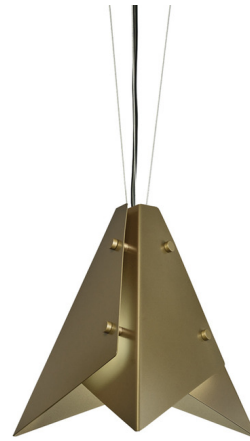

Lightology

lightology.com
866-954-4489
07-07-26

Project: _____

Company: _____

Location: _____ Fixture Type: _____

SPEC #: **ULT1077448**

Approved On: _____ Approved By: _____

Akira Slim Metal Pendant By UltraLights

Description

The Akira Slim Metal Pendant brings a clean industrial look to your interior space. The clean panels of metal are held by rivets, and resemble an origami figure. Available in three sizes.

Shown in new brass

Specifications

COLOR	N/A
BODY FINISH	New Brass
WATTAGE	20W
DIMMER	Low Voltage Electronic
DIMENSIONS	14"W x 13"H
BULB NOT INCLUDED	1 x A19/Medium (E26)/20W/120V LED
COUNTRY OF ORIGIN	United States

Technical Information

PRODUCT DIMENSIONS Adjustable Min/Max Overall Height: 22" - 96"

CLICK TO VIEW PRODUCT

Notes: