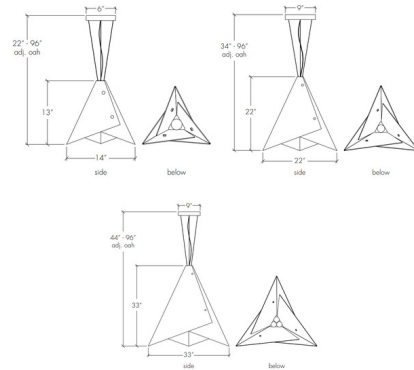

Description

The Akira Slim Metal Pendant brings a clean industrial look to your interior space. The clean panels of metal are held by rivets, and resemble an origami figure. Available in three sizes.

Shown in new brass

Specifications

COLOR	N/A
BODY FINISH	New Brass
WATTAGE	20W
DIMMER	Low Voltage Electronic
DIMENSIONS	14"W x 13"H
BULB NOT INCLUDED	1 x A19/Medium (E26)/20W/120V LED
COUNTRY OF ORIGIN	United States

Technical Information

PRODUCT DIMENSIONS Adjustable Min/Max Overall Height: 22" - 96"

CLICK TO VIEW PRODUCT

Notes: