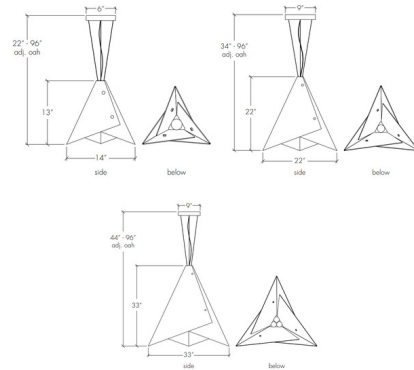

Description

The Akira Slim Metal Pendant brings a clean industrial look to your interior space. The clean panels of metal are held by rivets, and resemble an origami figure. Available in three sizes.

Shown in bronze age

Specifications

COLOR N/A
 BODY FINISH Bronze Age
 WATTAGE 20W
 DIMMER Standard 120V
 DIMENSIONS 22"W x 22"H
 BULB NOT INCLUDED 1 x A19/Medium (E26)/20W/120V LED
 COUNTRY OF ORIGIN United States

Technical Information

PRODUCT DIMENSIONS Adjustable Min/Max Overall Height: 34" - 96"

CLICK TO VIEW PRODUCT

Notes: