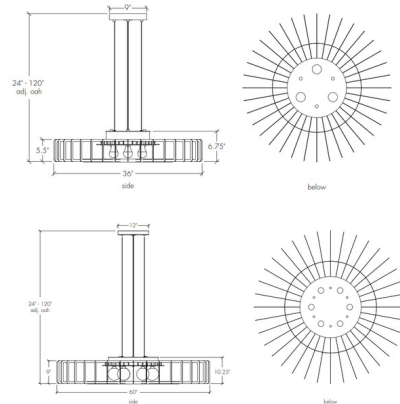

### Description

The Vasi Pendant brings a clean decorative look to your interior space. The opened metal frame reflects light and casts unique light across your room. Available in two sizes with Incandescent or LED lamping options.

### Specifications

COLOR	N/A
BODY FINISH	Satin Pewter
WATTAGE	360W
DIMMER	Standard 120V
DIMENSIONS	36"W x 6.75"H
BULB NOT INCLUDED	6 x A19/Medium (E26)/60W/120V Incandescent
COUNTRY OF ORIGIN	United States

### Technical Information

PRODUCT DIMENSIONS . . . . . Adjustable Min/Max Overall Height: 24" - 120"

CLICK TO VIEW PRODUCT

Notes: