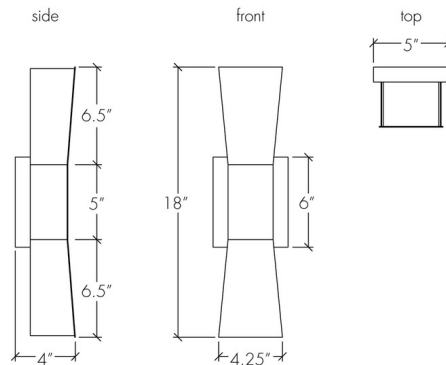

CLICK TO VIEW PRODUCT

Notes: