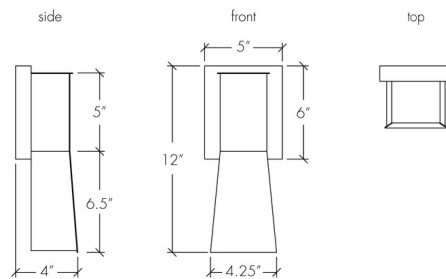

Technical Information

COLOR RENDERING	80 CRI
LAMP COLOR	3000K
LUMENS/WATT	140.60
LUMINOUS FLUX	1181 lumens

CLICK TO VIEW PRODUCT

Notes: