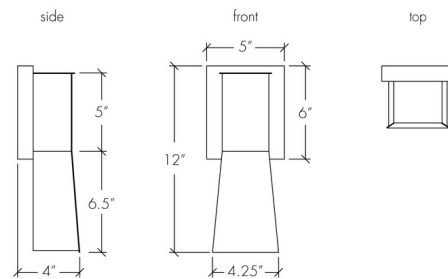

Technical Information

COLOR RENDERING	80 CRI
LAMP COLOR	3000K
LUMENS/WATT	140.60
LUMINOUS FLUX	1181 lumens

CLICK TO VIEW PRODUCT

Notes: