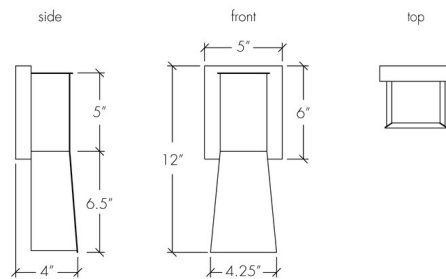

### Description

The Cylo Half Wall Sconce brings a clean decorative look to your interior space. The sleek finish is accented by a colored belt at its top, to blend seamlessly into any style. Available with Standard dimming or 0-10V dimming options. Note: Please choose a Color for the top collar and a Finish for the backplate and hanging bottom.

### Specifications

COLOR	Dark Iron
BODY FINISH	Dark Iron
WATTAGE	8.4W
DIMMER	Low Voltage Electronic
DIMENSIONS	5"W x 12"H x 4"D
INTEGRATED LED MODULE	1 x LED/8.4W/120V LED
COUNTRY OF ORIGIN	United States