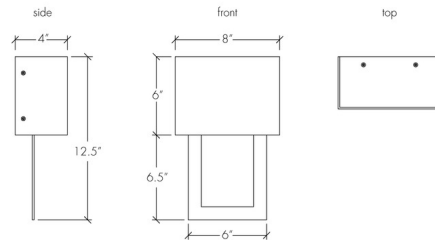

Shown in black / white swirl

Specifications

COLOR White Swirl
BODY FINISH Black
WATTAGE 8.4W
DIMMER Low Voltage Electronic
DIMENSIONS 8"W x 12.5"H x 4"D
INTEGRATED LED MODULE 1 x LED/8.4W/120V LED
COUNTRY OF ORIGIN United States