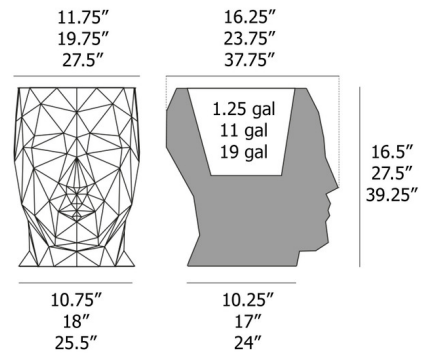

Shown in ice

Specifications

COLOR	Ice
BODY FINISH	N/A
WATTAGE	N/A
DIMMER	Included
DIMENSIONS	11.75"W x 16.5"H x 16.25"D
INTEGRATED LED MODULE	N/A
COUNTRY OF ORIGIN	Spain

CLICK TO VIEW PRODUCT

Notes: