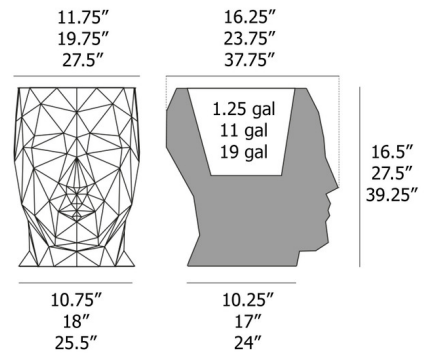

Shown in ice

Specifications

COLOR	Ice
BODY FINISH	N/A
WATTAGE	N/A
DIMMER	Included
DIMENSIONS	11.75"W x 16.5"H x 16.25"D
INTEGRATED LED MODULE	N/A
COUNTRY OF ORIGIN	Spain

CLICK TO VIEW PRODUCT

Notes: