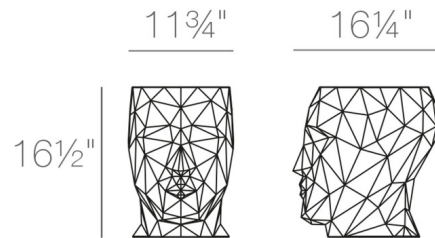

### Description

Save your body from excess wear and tear by gardening with the assistance of the Adnan Stool. This LED-powered stool is made with polyethylene resin and is made from 100% recyclable materials. Unlike a normal garden stool, this gardening stool shines LED light that helps consistently warm and grow your plants. Shock-resistant and lightweight, it's easy to move depending on the size of your garden. Upgrade your indoor/outdoor planting capabilities with this versatile, LED stool. This is a battery operated unit with internal lighting. Includes charger and remote control for switching colors. Nine programmed RGBW color options with three white LED color temperature options (Warm White 2700K / Natural White 4000K / Cool White 6500K).

### Specifications

COLOR	Ice
BODY FINISH	N/A
WATTAGE	N/A
DIMMER	Included
DIMENSIONS	11.75"W x 16.5"H x 16.25"D
INTEGRATED LED MODULE	N/A
COUNTRY OF ORIGIN	Spain

Shown in ice

CLICK TO VIEW PRODUCT

Notes: