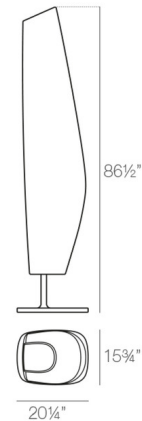

### Description

Change the look and feel of any indoor or outdoor space with the Bianca Lamp. Made from polyethylene resin, this beautiful lamp is lightweight and made from 100% recyclable materials. Boasting LED power, this oversized lamp shines up to the equivalent of 8,000 hours of natural sunlight. Use this contemporary lamp to brighten up any space in your home. Includes unit with internal lighting with RGBW LED technology and remote control unit for switching colors. Nine programmed RGBW color options with three white LED color temperature options (Warm White 2700K / Natural White 4000K / Cool White 6500K).

### Specifications

COLOR	Ice
BODY FINISH	N/A
WATTAGE	12W
DIMMER	Included
DIMENSIONS	15.75"W x 86.5"H x 20.25"D
INTEGRATED LED MODULE	1 x LED/12W/120-230V LED
COUNTRY OF ORIGIN	Spain

### Technical Information

LAMP LIFE	50000 hours
COLOR RENDERING	80 CRI
LAMP COLOR	2700K
LUMENS/WATT	91.67
LUMINOUS FLUX	1100 lumens

Shown in ice

CLICK TO VIEW PRODUCT

Notes: