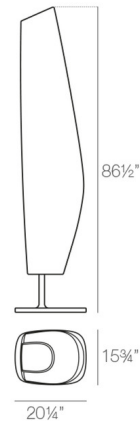

CLICK TO VIEW PRODUCT

Notes: