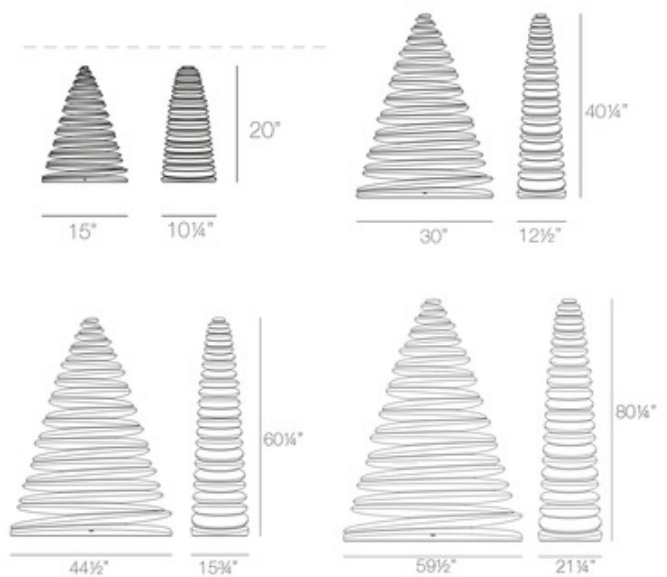

BRAND

Vondom

DESCRIPTION

Versatile and built for a modern home, the Chrismy Floor Lamp is a great way to add a touch of bright light to any indoor or outdoor space. This sleek lamp is made from polyethylene resin and is shock-resistant, ensuring safety when used. Made from 100% recyclable material, this lightweight lamp boasts LED power. The LED engine shines light that is the equivalent to 8,000 hours of natural sunlight. Use this contemporary lamp to brighten up your bedroom, living room or front porch. Features internal lighting with RGBW LED technology and remote control unit for switching colors. Nine programmed RGBW color options with three white LED color temperature options (Warm White 2700K / Natural White 4000K / Cool White 6500K).

Shown in: Ice

SHADE COLOR	Ice
BODY FINISH	N/A
WATTAGE	72W
DIMMER	N/A
DIMENSIONS	10.25"W x 19.75"H x 15"D
INTEGRATED LED MODULE	
LAMP	1 x LED/72W/120-230V LED

Technical Information

LUMINOUS FLUX	1100 lumens
LUMENS/WATT	15.28
LAMP COLOR	2700K
COLOR RENDERING	80 CRI

SPEC # VND1078757

COMPANY	PROJECT	FIXTURE TYPE	APPROVED BY	DATE