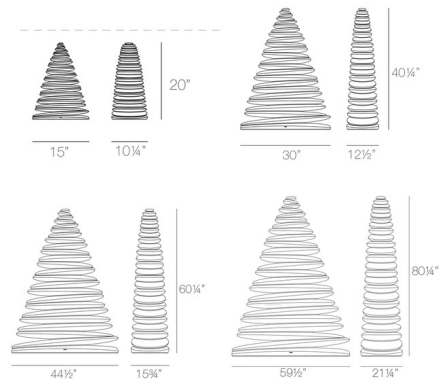

Specifications

COLOR	Ice
BODY FINISH	N/A
WATTAGE	72W
DIMMER	N/A
DIMENSIONS	10.25"W x 19.75"H x 15"D
INTEGRATED LED MODULE	1 x LED/72W/120-230V LED
COUNTRY OF ORIGIN	Spain

Technical Information

LAMP LIFE	50000 hours
COLOR RENDERING	80 CRI
LAMP COLOR	2700K
LUMENS/WATT	15.28
LUMINOUS FLUX	1100 lumens

Shown in ice

CLICK TO VIEW PRODUCT

Notes: