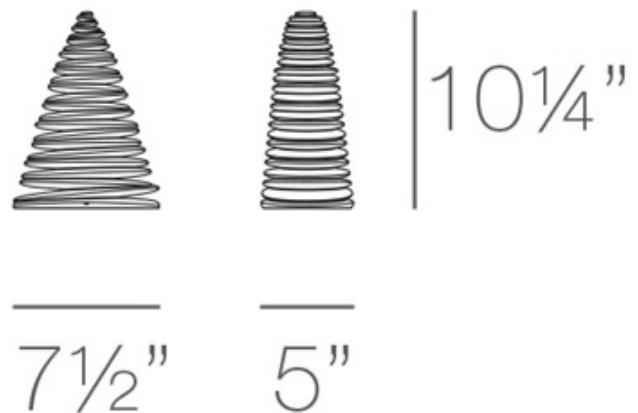

COMPANY	PROJECT	FIXTURE TYPE	APPROVED BY	DATE