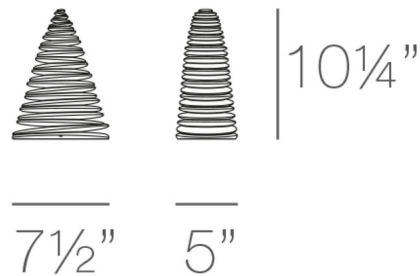

CLICK TO VIEW PRODUCT

Notes: