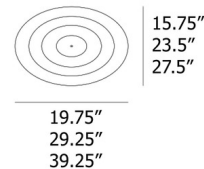

CLICK TO VIEW PRODUCT

Notes: