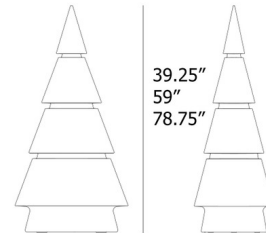

CLICK TO VIEW PRODUCT

Notes: