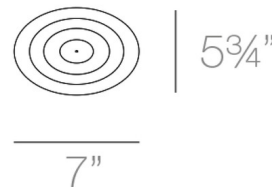

CLICK TO VIEW PRODUCT

Notes: