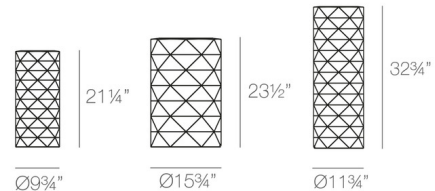

### Specifications

COLOR	Ice
BODY FINISH	N/A
WATTAGE	12W
DIMMER	Not Dimmable
DIMENSIONS	11.75"W x 32.75"H x 11.75"D
INTEGRATED LED MODULE	1 x LED/12W/120V LED
COUNTRY OF ORIGIN	Spain

### Technical Information

PRODUCT DIMENSIONS	Cord Length: 120"
LAMP LIFE	50000 hours
COLOR RENDERING	80 CRI
LAMP COLOR	4500K
LUMENS/WATT	233.33
LUMINOUS FLUX	2800 lumens

Shown in ice

CLICK TO VIEW PRODUCT