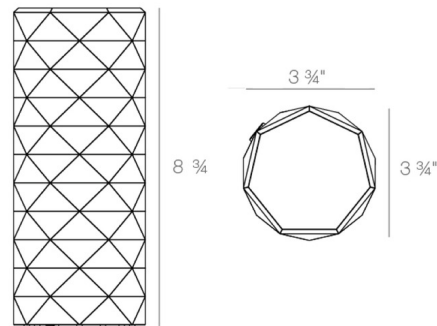

Lightology

lightology.com
866-954-4489
06-30-26

Project: _____

Company: _____

Location: _____ Fixture Type: _____

SPEC #: **VND1078773**

Approved On: _____ Approved By: _____

Marquis Portable Table Lamp

By Vondom

Description

Fill your indoor or outdoor space with warm, ambient light courtesy of the Marquis Portable Table Lamp. Inspired by diamond cut into polygonal designs, this modern lamp is unlike any lamp in your home. This art-deco inspired lamp fixture is powered by a rechargeable battery and boasts up to 12 hours of battery life. Thanks to a convenient tactile switch, users can easily toggle between the three light intensities. This LED lamp comes with a charger and is a viable light fixture perfect for a bedroom, living room or balcony.

Specifications

COLOR . . . . . Fume
BODY FINISH . . . . . N/A
WATTAGE 3.3W
DIMMER . . . . . Included
DIMENSIONS . . . . . 3.75"W x 8.75"H
INTEGRATED LED MODULE . . . . . 1 x LED/3.3W/120V LED
COUNTRY OF ORIGIN . . . . . Spain

Technical Information

LAMP LIFE . . . . . 50000 hours
COLOR RENDERING . . . . . 80 CRI
LAMP COLOR 2700K
LUMENS/WATT 30.30
LUMINOUS FLUX . . . . . 100 lumens

Shown in fume

CLICK TO VIEW PRODUCT

Notes: