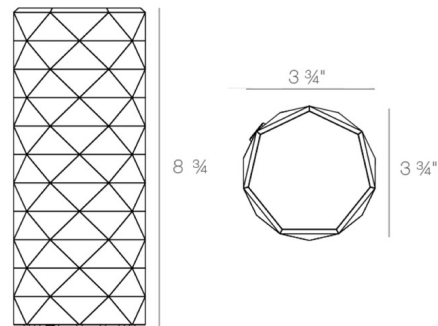

Lightology

lightology.com
866-954-4489
04-24-26

Project: _____

Company: _____

Location: _____ Fixture Type: _____

SPEC #: **VND1078773**

Approved On: _____ Approved By: _____

Marquis Portable Table Lamp

By Vondom

Description

Fill your indoor or outdoor space with warm, ambient light courtesy of the Marquis Portable Table Lamp. Inspired by diamond cut into polygonal designs, this modern lamp is unlike any lamp in your home. This art-deco inspired lamp fixture is powered by a rechargeable battery and boasts up to 12 hours of battery life. Thanks to a convenient tactile switch, users can easily toggle between the three light intensities. This LED lamp comes with a charger and is a viable light fixture perfect for a bedroom, living room or balcony.

Specifications

COLOR . . . . . Fume
BODY FINISH . . . . . N/A
WATTAGE 3.3W
DIMMER . . . . . Included
DIMENSIONS . . . . . 3.75"W x 8.75"H
INTEGRATED LED MODULE . . . . . 1 x LED/3.3W/120V LED
COUNTRY OF ORIGIN . . . . . Spain

Technical Information

LAMP LIFE . . . . . 50000 hours
COLOR RENDERING . . . . . 80 CRI
LAMP COLOR 2700K
LUMENS/WATT 30.30
LUMINOUS FLUX . . . . . 100 lumens

Shown in fume

CLICK TO VIEW PRODUCT

Notes: