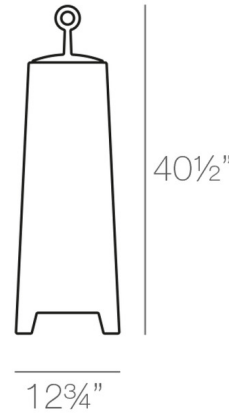

Specifications

COLOR	Ice
BODY FINISH	N/A
WATTAGE	12W
DIMMER	Not Dimmable
DIMENSIONS	12.75"W x 40.5"H x 12.75"D
INTEGRATED LED MODULE	1 x LED/12W/120-230V LED
COUNTRY OF ORIGIN	Spain

Technical Information

PRODUCT DIMENSIONS	Cord Length: 120"
LAMP LIFE	50000 hours
COLOR RENDERING	.80 CRI
LAMP COLOR	.4500K
LUMENS/WATT	.233.33
LUMINOUS FLUX	2800 lumens

Shown in ice

CLICK TO VIEW PRODUCT

Notes: