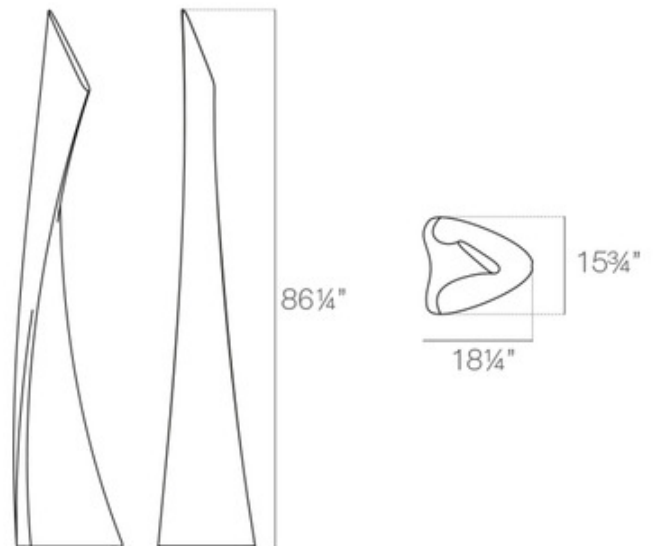

**BRAND**

Vondom

**DESCRIPTION**

Inspired by straight and curved lines, the Wing Lamp will dazzle within any indoor or outdoor space. This modern lamp is made from strong polyethylene resin and is fully shock resistant. This table lamp is made from 100% recyclable material and is lightweight, making it easy to use the lamp around your home if need be. Thanks to the LED engine, this lamp shines light that is the equivalent to 8,000 hours of natural sunlight. Use this contemporary lamp to brighten up your bedroom, living room or backyard patio. Features internal lighting with RGBW LED technology and remote control unit for switching colors. Nine programmed RGBW color options with three white LED color temperature options (Warm White 2700K / Natural White 4000K / Cool White 6500K).

Shown in: Ice

<b>SHADE COLOR</b>	Ice
<b>BODY FINISH</b>	N/A
<b>WATTAGE</b>	72W
<b>DIMMER</b>	Included
<b>DIMENSIONS</b>	18.25"W x 86.25"H x 15.75"D
<b>INTEGRATED LED MODULE</b>	
<b>LAMP</b>	1 x LED/72W/120-230V LED

*Technical Information*

<b>LUMINOUS FLUX</b>	1100 lumens
<b>LUMENS/WATT</b>	15.28
<b>LAMP COLOR</b>	2700K
<b>COLOR RENDERING</b>	80 CRI
<b>LAMP LIFE</b>	50000 hours

**SPEC #** VND1078780

COMPANY	PROJECT	FIXTURE TYPE	APPROVED BY	DATE