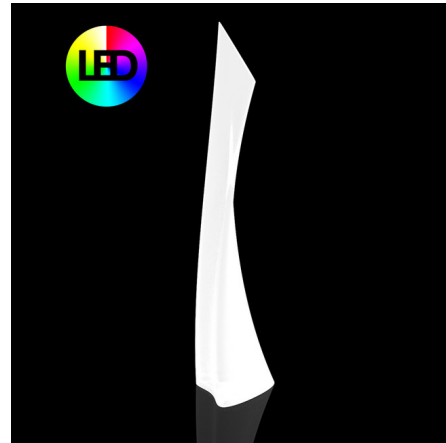

Lightology

lightology.com
866-954-4489
04-25-26

Project: _____

Company: _____

Location: _____ Fixture Type: _____

SPEC #: **VND1078780**

Approved On: _____ Approved By: _____

Wing Floor Lamp

By Vondom

Description

Inspired by straight and curved lines, the Wing Lamp will dazzle within any indoor or outdoor space. This modern lamp is made from strong polyethylene resin and is fully shock resistant. This table lamp is made from 100% recyclable material and is lightweight, making it easy to use the lamp around your home if need be. Thanks to the LED engine, this lamp shines light that is the equivalent to 8,000 hours of natural sunlight. Use this contemporary lamp to brighten up your bedroom, living room or backyard patio. Features internal lighting with RGBW LED technology and remote control unit for switching colors. Nine programmed RGBW color options with three white LED color temperature options (Warm White 2700K / Natural White 4000K / Cool White 6500K).

Specifications

COLOR	Ice
BODY FINISH	N/A
WATTAGE	72W
DIMMER	Included
DIMENSIONS	18.25"W x 86.25"H x 15.75"D
INTEGRATED LED MODULE	1 x LED/72W/120-230V LED
COUNTRY OF ORIGIN	Spain

Technical Information

PRODUCT DIMENSIONS	Cord Length: 120"
LAMP LIFE	50000 hours
COLOR RENDERING	80 CRI
LAMP COLOR	2700K
LUMENS/WATT	15.28
LUMINOUS FLUX	1100 lumens