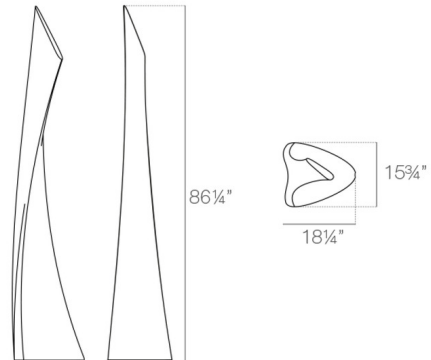

By Vondom

Description

Inspired by straight and curved lines, the Wing Lamp will dazzle within any indoor or outdoor space. This modern lamp is made from strong polyethylene resin and is fully shock resistant. This table lamp is made from 100% recyclable material and is lightweight, making it easy to use the lamp around your home if need be. Thanks to the LED engine, this lamp shines light that is the equivalent to 8,000 hours of natural sunlight. Use this contemporary lamp to brighten up your bedroom, living room or backyard patio. Features internal lighting with RGBW LED technology and remote control unit for switching colors. Nine programmed RGBW color options with three white LED color temperature options (Warm White 2700K / Natural White 4000K / Cool White 6500K).

Specifications

COLOR	Ice
BODY FINISH	N/A
WATTAGE	72W
DIMMER	Included
DIMENSIONS	18.25"W x 86.25"H x 15.75"D
INTEGRATED LED MODULE	1 x LED/72W/120-230V LED
COUNTRY OF ORIGIN	Spain

Technical Information

PRODUCT DIMENSIONS	Cord Length: 120"
LAMP LIFE	50000 hours
COLOR RENDERING	80 CRI
LAMP COLOR	2700K
LUMENS/WATT	15.28
LUMINOUS FLUX	1100 lumens

Shown in ice

CLICK TO VIEW PRODUCT

Notes: