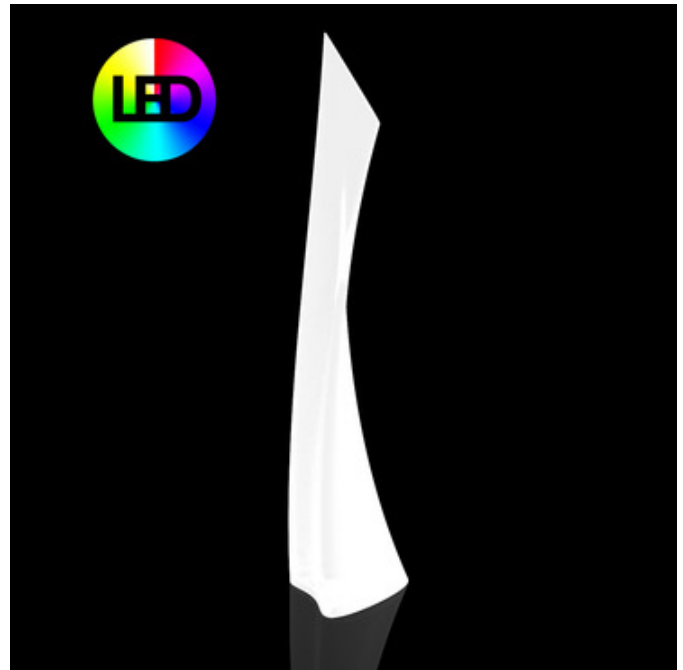

**BRAND**

Vondom

**DESCRIPTION**

Inspired by straight and curved lines, the Wing Lamp will dazzle within any indoor or outdoor space. This modern lamp is made from strong polyethylene resin and is fully shock resistant. This table lamp is made from 100% recyclable material and is lightweight, making it easy to use the lamp around your home if need be. Thanks to the LED engine, this lamp shines light that is the equivalent to 8,000 hours of natural sunlight. Use this contemporary lamp to brighten up your bedroom, living room or backyard patio. Features internal lighting with RGBW LED technology and remote control unit for switching colors. Nine programmed RGBW color options with three white LED color temperature options (Warm White 2700K / Natural White 4000K / Cool White 6500K).

Shown in: Ice

<b>SHADE COLOR</b>	Ice
<b>BODY FINISH</b>	N/A
<b>WATTAGE</b>	72W
<b>DIMMER</b>	Included
<b>DIMENSIONS</b>	18.25"W x 86.25"H x 15.75"D
<b>INTEGRATED LED MODULE</b>	
<b>LAMP</b>	1 x LED/72W/120-230V LED

*Technical Information*

<b>LUMINOUS FLUX</b>	1100 lumens
<b>LUMENS/WATT</b>	15.28
<b>LAMP COLOR</b>	2700K
<b>COLOR RENDERING</b>	80 CRI
<b>LAMP LIFE</b>	50000 hours

**SPEC #** VND1078780

COMPANY	PROJECT	FIXTURE TYPE	APPROVED BY	DATE