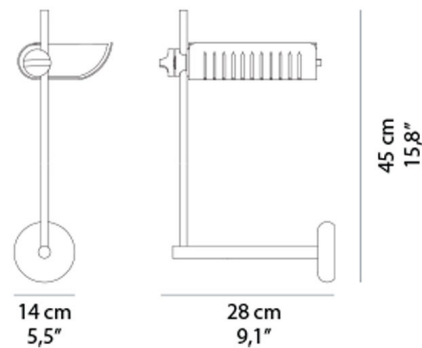

Shown in black / bronze

Specifications

COLOR Bronze
BODY FINISH Black
WATTAGE 24W
DIMMER 0-10V
DIMENSIONS 5.5"W x 15.8"H x 9.1"D
INTEGRATED LED MODULE 1 x LED/24W/120V LED
COUNTRY OF ORIGIN Italy

Technical Information