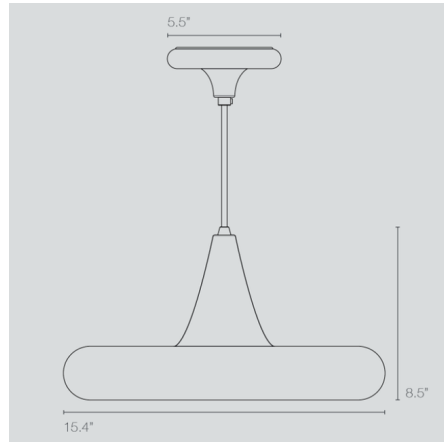

### Description

The Drop Three Pendant is a slim elegant piece in Bone China, fit for both modern and traditional spaces alike. The Natural White or Natural White Matte diffuser is complemented by a satin brass cap, grey cotton braided cable, and a matching bone china ceiling rose.

### Specifications

COLOR . . . . . Natural White Matte  
BODY FINISH . . . . . White  
WATTAGE . . . . . 8W  
DIMMER . . . . . Standard 120V  
DIMENSIONS . . . . . 15.4"W x 8.5"H  
BULB NOT INCLUDED . . . . . 1 x A19/Medium (E26)/8W/120V LED  
COUNTRY OF ORIGIN . . . . . United Kingdom

### Technical Information

PRODUCT DIMENSIONS . . . . . Maximum Overall Height: 62.99"

Shown in white / natural white matte

CLICK TO VIEW PRODUCT

Notes: