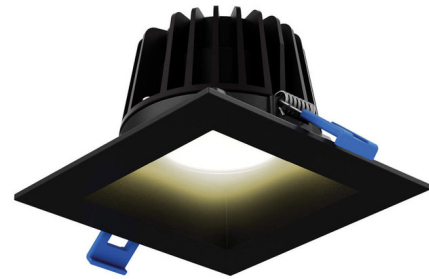

Lightology

lightology.com
866-954-4489
06-04-26

Project: _____
 Company: _____
 Location: _____ Fixture Type: _____
 SPEC #: **DLS1078896**
 Approved On: _____ Approved By: _____

RGR 4 Inch Square Color-Select Regressed Downlight By DALSi Lighting

Description

The 4 Inch Square Regressed Downlight features a regressed light source to eliminate glare. Switch-selectable color temperature: 2700K/3000K/3500K/4000K/5000K. Aluminum construction. Includes a junction box with an integrated dimmable driver. IC rated (suitable for direct contact with insulation). Air-tight certified as per ASTM E283-04. May be daisy chained. ETL listed. Energy Star. Title 24 compliant. Suitable for wet locations. TRIAC and ELV dimming (see attached manufacturer dimmer reference). Optional accessories sold separately.

Specifications

REFLECTOR/BAFFLE COLOR	N/A
BODY FINISH	Black
WATTAGE	14W
DIMMER	Standard 120V
DIMENSIONS	4.5"W x 2.75"H x 4.5"D
INTEGRATED LED MODULE	1 x LED/14W/120V LED
COUNTRY OF ORIGIN	China

Technical Information

APERTURE SIZE	4.000"
APERTURE SHAPE	Square
HOUSING HEIGHT	3"
HOUSING TYPE	Remodel IC
CEILING TYPE	Drywall with Trim
FUNCTION	Downlight
LAMP LIFE	50000 hours
BEAM ANGLE	40°
COLOR RENDERING	90 CRI
LAMP COLOR	CCT Select
LUMENS/WATT	78.57
LUMINOUS FLUX	1100 lumens