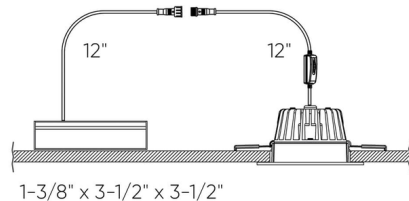

CLICK TO VIEW PRODUCT

Notes: