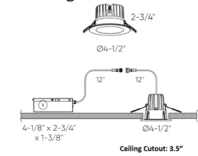

### Technical Information

APERTURE SHAPE	Round
HOUSING HEIGHT	3"
HOUSING TYPE	Remodel IC Airtight
CEILING TYPE	Drywall with Trim
FUNCTION	Downlight
LAMP LIFE	50000 hours
BEAM ANGLE	40°
BEAM SPREAD	Spot
COLOR RENDERING	90 CRI
LAMP COLOR	CCT Select
LUMENS/WATT	70.71
LUMINOUS FLUX	990 lumens

Shown in satin nickel

RGR1-CC - 1" Regressed Downlight

RGR2-CC - 2" Regressed Downlight

RGR4-CC - 4" Regressed Downlight

RGR6-CC - 6" Regressed Downlight

CLICK TO VIEW PRODUCT

Notes: