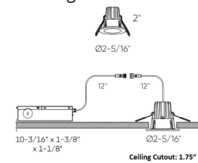

RGR4-CC - 4" Regressed Downlight

RGR1-CC - 1" Regressed Downlight