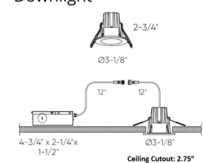

RGR2-CC - 2" Regressed Downlight

RGR6-CC - 6" Regressed Downlight