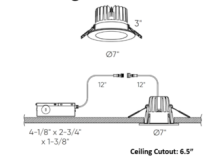

### Technical Information

APERTURE SHAPE	Round
HOUSING HEIGHT	3"
HOUSING TYPE	Remodel IC Airtight
CEILING TYPE	Drywall with Trim
FUNCTION	Downlight
LAMP LIFE	50000 hours
BEAM ANGLE	40°
BEAM SPREAD	Spot
COLOR RENDERING	90 CRI
LAMP COLOR	CCT Select
LUMENS/WATT	70.71
LUMINOUS FLUX	990 lumens

Shown in satin nickel

RGR1-CC - 1" Regressed Downlight

RGR2-CC - 2" Regressed Downlight

RGR4-CC - 4" Regressed Downlight

RGR6-CC - 6" Regressed Downlight

CLICK TO VIEW PRODUCT

Notes: