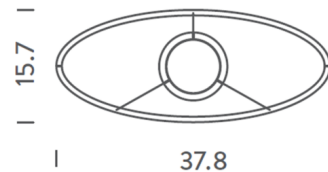

Lightology

lightology.com
866-954-4489
04-22-26

Project: _____

Company: _____

Location: _____ Fixture Type: _____

SPEC #: **NIL1079468**

Approved On: _____ Approved By: _____

Ellisse Minor Downlight Pendant - Open Box

By Nemo

Description

The Ellisse Minor Downlight Pendant brings an open airy feel to a variety of interior spaces. An aluminum, oval ring in Gold finish can be adjusted to your desired position, creating a one-of-a-kind piece. Available with an Opal diffuser in 2700K color temperature.

Specifications

COLOR	Opal
BODY FINISH	Gold Painted
WATTAGE	54W
DIMMER	0-10V
DIMENSIONS	37.8"W x 0.8"H x 15.7"D
INTEGRATED LED MODULE	1 x LED/54W/120V LED
COUNTRY OF ORIGIN	Italy

Technical Information

PRODUCT DIMENSIONS	Cable Length: 98"
COLOR RENDERING	85 CRI
LAMP COLOR	2700K
LUMENS/WATT	32.96
LUMINOUS FLUX	1780 lumens

Shown in gold painted / opal

CLICK TO VIEW PRODUCT

Notes: