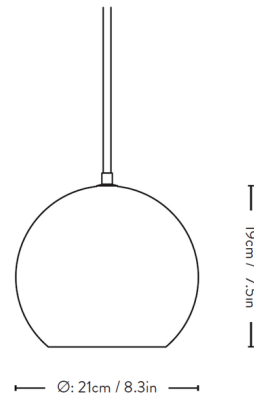

Description

With its bold spherical silhouette, the Topan VP6 Pendant was truly ahead of its time when developed in 1959, and was a precursor to the Pop Art Movement. The shade is skillfully spun from a single piece of aluminum into its perfectly rounded form. Not only a source of illumination, this sculptural piece is a chic decorative element for your space whether suspended alone or in clusters.

Shown in matte black / matte black

Specifications

COLOR	Matte Black
BODY FINISH	Matte Black
WATTAGE	40W
DIMMER	Standard 120V
DIMENSIONS	8.3"W x 7.5"H
BULB NOT INCLUDED	1 x A19/Medium (E26)/40W/120V Incandescent
OTHER BULB OPTIONS	1 x A19/Medium (E26)/120V LED
COUNTRY OF ORIGIN	China