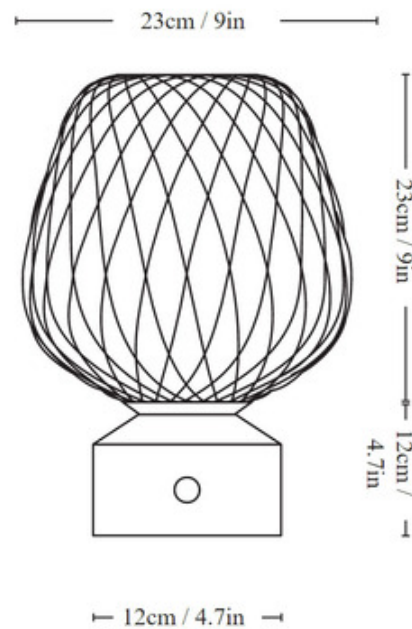

**BRAND**

&Tradition

**DESCRIPTION**

The Blown Table Lamp features an intricate patterned Glass shade paired with a Black Honed Marble base. On/Off/Dimmer switch on base.

<b>SHADE COLOR</b>	Clear
<b>BODY FINISH</b>	Black
<b>WATTAGE</b>	60W
<b>DIMMER</b>	Included
<b>DIMENSIONS</b>	9.05"W x 13.7"H
<b>BULB NOT INCLUDED</b>	
<b>LAMP</b>	1 x B10/Candelabra (E12)/60W/120V Incandescent B10/Candelabra (E12)/120V LED