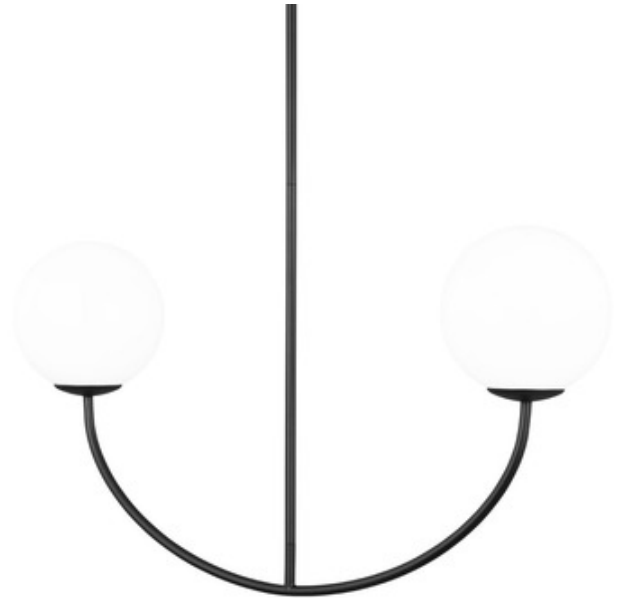

BRAND

Aerin

DESCRIPTION

The Galassia Chandelier features perfectly balanced Milk White Glass globes with a sleek silhouette to give a contemporary look to any space.

Shown in: Midnight Black / Milk White

SHADE COLOR	Milk White
BODY FINISH	Midnight Black
WATTAGE	120W
DIMMER	Standard 120V
DIMENSIONS	30"W x 15.875"H
LAMP	2 x B10/Candelabra (E12)/60W/120V Incandescent 2 x B10/Candelabra (E12)/120V LED

Technical Information

PRODUCT DIMENSIONS Downrods included: 1x6", 4x12"

ITEM NUMBER AEI1079512

COMPANY	PROJECT	FIXTURE TYPE	APPROVED BY	DATE