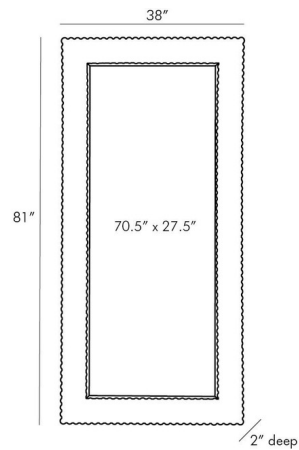

### Description

The Paxton Floor brings a chic, textural look to your interior space. The frame is composed of Black stained solid wood knobs, surrounding a plain glass mirror with a beveled edge. Includes security cleats for hanging horizontally or vertically or you can lean it up against the wall.

### Specifications

COLOR	Mirror
BODY FINISH	Black
WATTAGE	N/A
DIMMER	N/A
DIMENSIONS	38"W x 81"H x 38"D
BULB	N/A

CLICK TO VIEW PRODUCT

Notes: