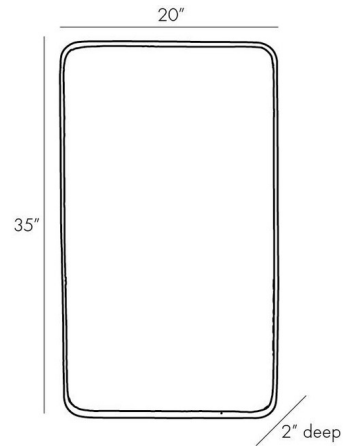

Description

The Hubert Mirror brings a clean simple look to your interior space. Includes security cleats for hanging horizontally or vertically.

Shown in natural iron / mirror

Specifications

COLOR	Mirror
BODY FINISH	Natural Iron
WATTAGE	N/A
DIMMER	N/A
DIMENSIONS	20"W x 35"H x 2"D
BULB	N/A