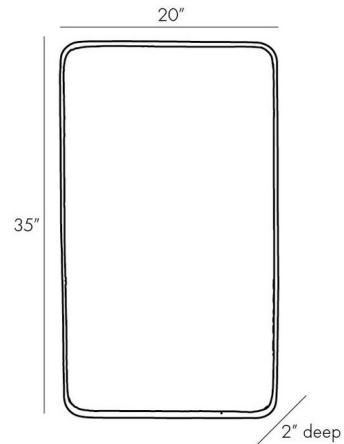

Description

The Hubert Mirror brings a clean simple look to your interior space. Includes security cleats for hanging horizontally or vertically.

Shown in natural iron / mirror

Specifications

COLOR	Mirror
BODY FINISH	Natural Iron
WATTAGE	N/A
DIMMER	N/A
DIMENSIONS	20"W x 35"H x 2"D
BULB	N/A